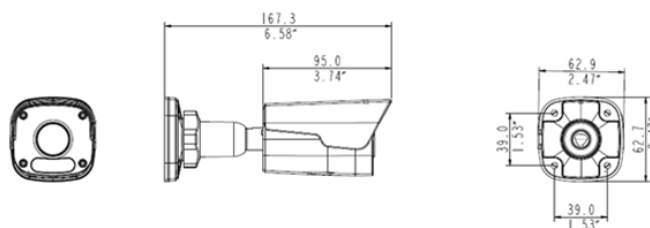

Compression

- Ultra 265,H.265, H.264, MJPEG
- ROI (Region of Interest)

Network

- ONVIF Conformance

Structure

- Wide temperature range: -30°C to 60°C (-22°F to 140°F)
- Wide voltage range of $\pm 25\%$
- IP67
- 3-Axis

DIMENSIONS

Camera					
Sensor	1/3", 4.0 megapixel, progressive scan, CMOS				
Lens	4.0mm@F2.0			6.0mm@F2.0	
DORI Distance	Lens	Detect(m)	Observe(m)	Recognize(m)	Identify(m)
	4.0mm	60	24	12	6
Angle of View (H)	78.9°				
Angle of View (V)	39.6°				
Angle of View (O)	97.0°				
Adjustment angle	Pan: 0°~360°		Tilt: 0°~90°		Rotate:0°~360°
Shutter	Auto/Manual, 1~1/100000 s				
Minimum Illumination	Colour: 0.03 Lux (F2.0, AGC ON) 0 Lux with IR on				
Digital noise reduction	2D/3D DNR				
Day/Night	IR-cut filter with auto switch (ICR)				
S/N	>52dB				
IR Range	Up to 30m (98 ft) IR range				
WDR	DWDR				
Video					
Video Compression	Ultra 265,H.265, H.264, MJPEG				
H.264 code profile	Baseline profile, Main Profile, High Profile				
Frame Rate	Main Stream:4MP (2592*1520): Max. 20 fps; Sub Stream:720P (1280*720): Max. 30 fps; Third Stream:D1 (720*576): Max. 30 fps				
HLC	Supported				
BLC	Supported				
OSD	Up to 4 OSDs				
Privacy Mask	Up to 8 areas				
ROI	Up to 2 areas				
Motion Detection	Up to 4 areas				
Network					
Protocols	IPv4,IGMP,ICMP,ARP,TCP,UDP,DHCP, RTP,RTSP,RTCP,DNS,DDNS,NTP,FTP,UPnP,HTTP,HTTPS,SMTP, SSL				
Compatible Integration	ONVIF(Profile S), API				
Interface					
Network	10/100M Base-TX Ethernet				
General					
Power	12 V DC±25%, PoE (IEEE802.3 af)				
	Power consumption: Max 4W				
Dimensions (L × W × H)	167.3 × 62.9 ×62.7 mm (6.6" × 2.5" × 2.5")				
Weight	0.37kg (0.81lb)				
Working Environment	-30°C ~ +60°C (-22°F ~ 140°F), Humidity :10%~90% RH(non-condensing)				
Ingress Protection	IP67				